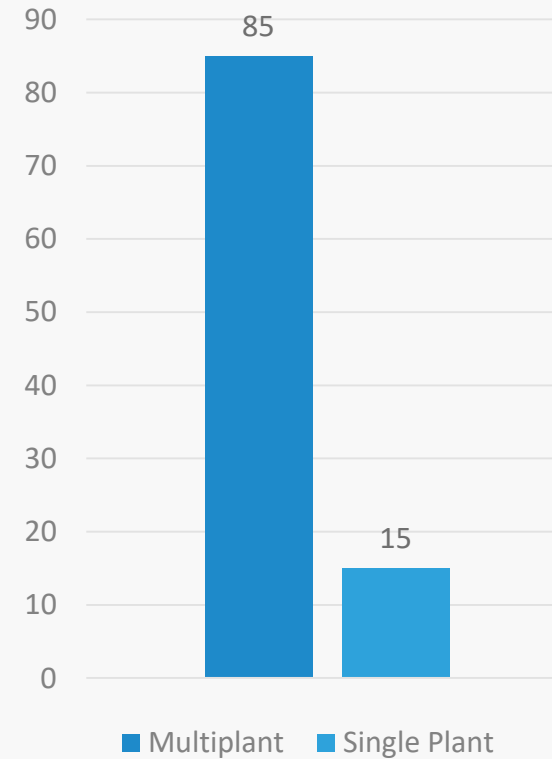

Our clients

Industries

Size