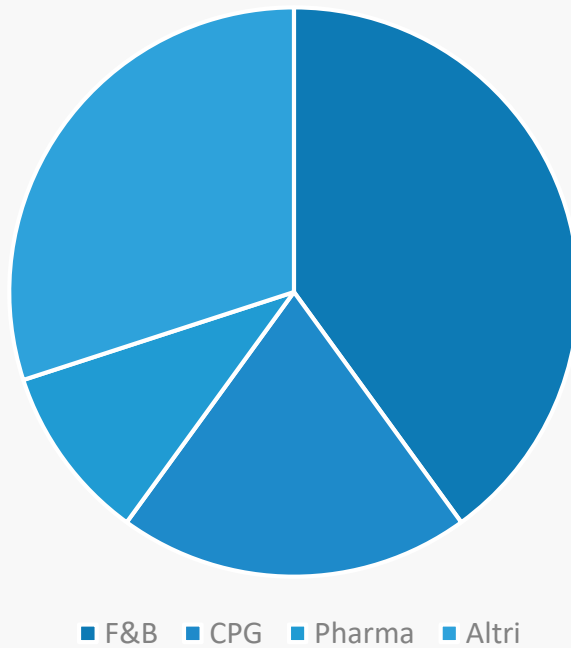

Our numbers

22 years of
activity

650 delivered
projects

2 offices
in Italy

1100 m²
facilities

43
Engineers staff
members

Our clients

Industries