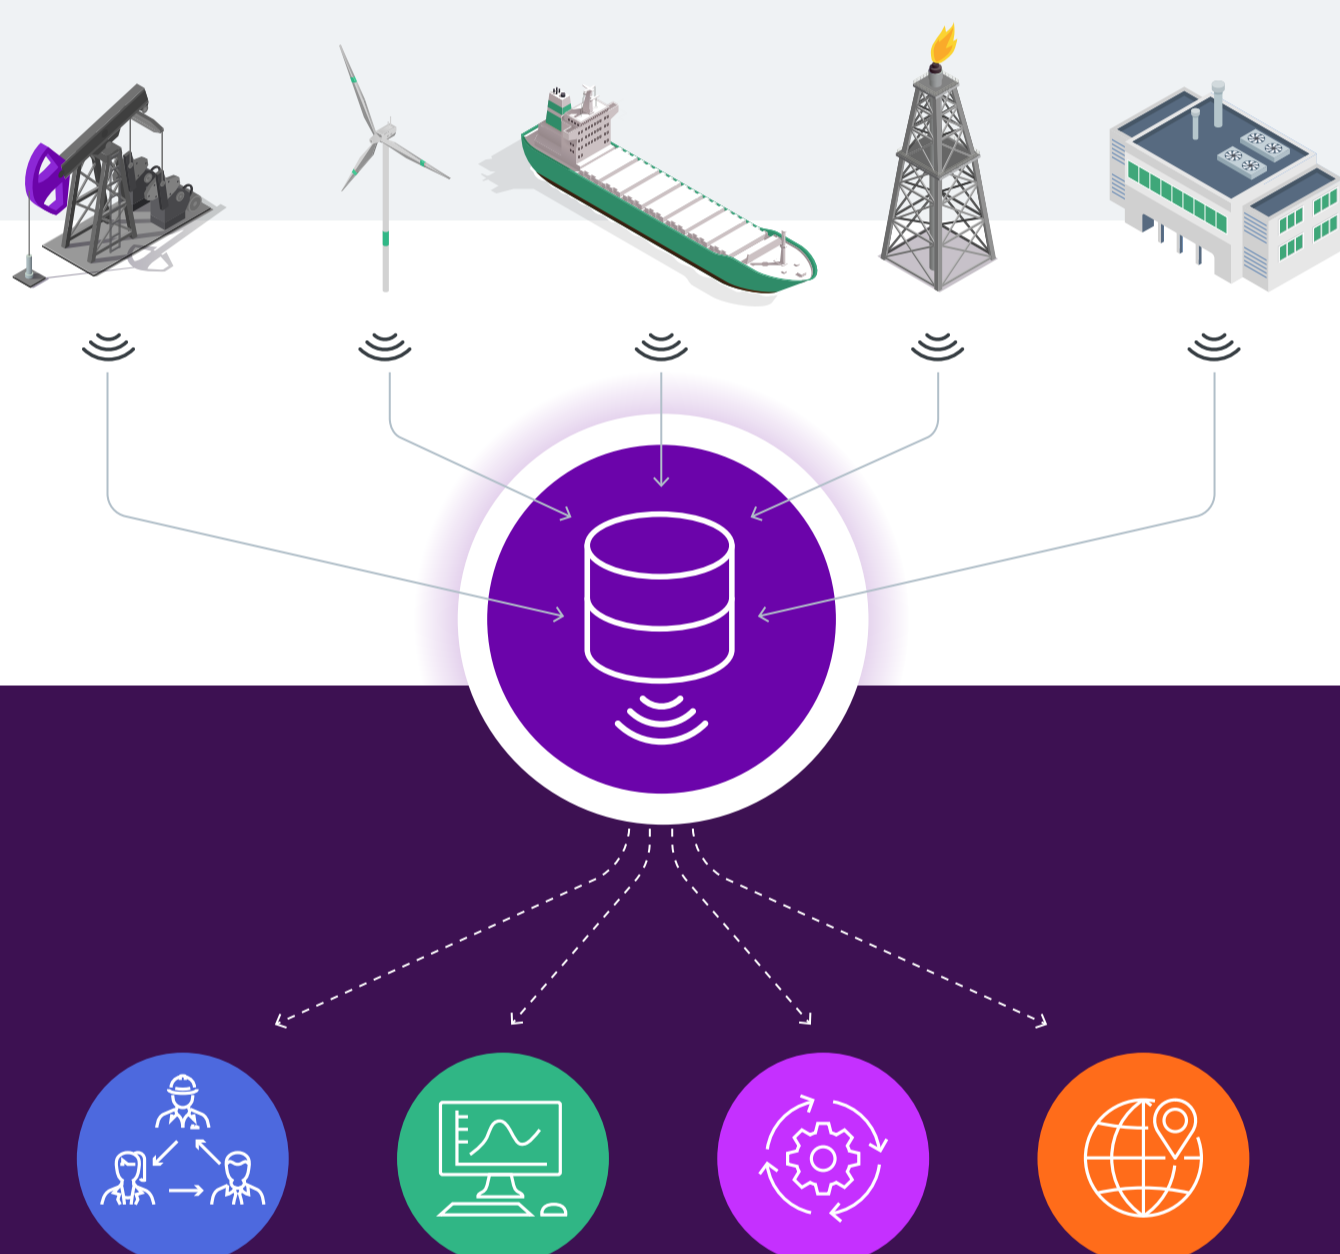

How the PI System works

- ✓ 450+ interfaces, means pervasive compatibility
- ✓ Rapid integration for SAP, Microsoft Azure, and other platforms
- ✓ Leading companies across the chemicals industry rely on the PI System
- ✓ Rich visual interfaces and cloud connectivity for better data sharing
- ✓ Global partnerships with technology leaders like Rockwell Automation, Dell, and Emerson

“The PI System integrates all our equipment data at the enterprise level. That helps us increase productivity and preserve the profitability of our ports.”

Pradeep Gupta
Project Director, Adani Ports

To learn more about what the PI System can do, [contact us here.](#)