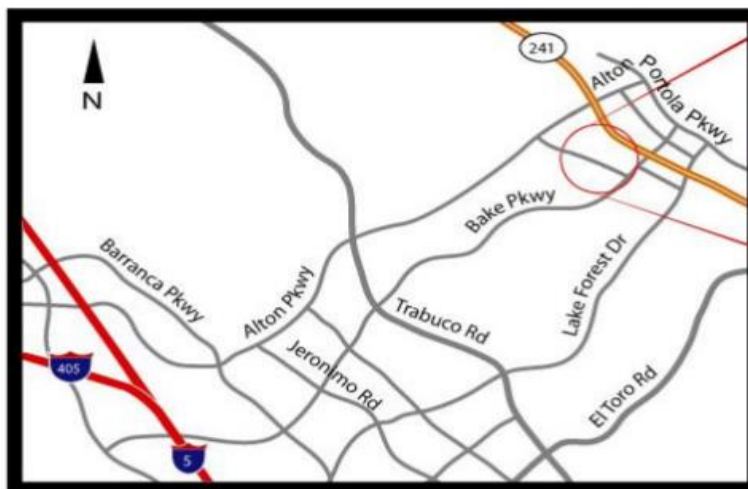

Lake Forest Learning Center
26541 Rancho Parkway South
Lake Forest, CA 92630
P: 866-998-7246

Directions

The Learning Center is about 20 minutes from the John Wayne/Orange County Airport (SNA) and 1-1.5 hours from the Los Angeles International Airport (LAX). Depending on when you arrive at either airport, your travel time may double, so plan accordingly.

1. From the John Wayne/Orange County Airport or Los Angeles Airport, take the 405 / San Diego Freeway South.
2. Exit Bake Parkway East and turn left towards the mountains. Continue for approx. 5 miles.
3. Turn left at the signal light onto Rancho Parkway South.
4. Turn right at second driveway. Go straight and then pass the signage (on the right) for the companies listed.
5. Then make the next right turn into the parking lot. We are the 2nd building on the left (B2). Please reference map below.
6. Please check-in with reception upon arrival. Reception opens at 7:00am.

AVEVA Lake Forest Buildings

INSET

B1 - 26561 Rancho Pkwy South
B2 - 26541 Rancho Pkwy South
B3 - 26521 Rancho Pkwy South
(Receptionist in B2)

**Exit the 241 Tollroad at
Alton Pkwy or Lake Forest Dr.**

Transportation