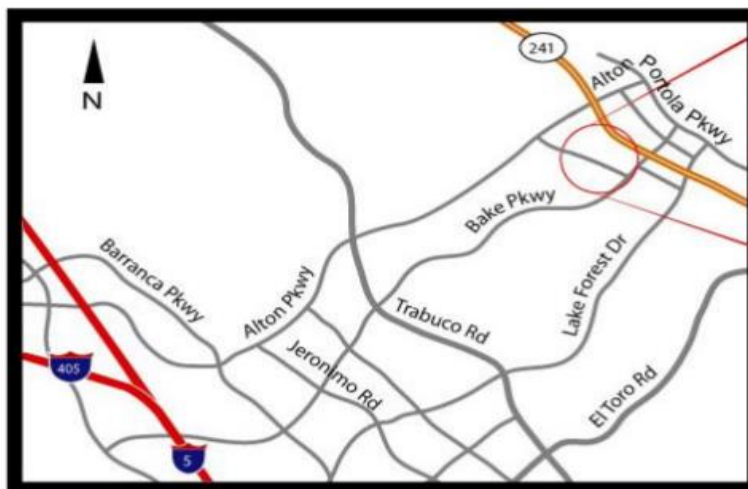

**Lake Forest Learning Center**  
**26541 Rancho Parkway South**  
**Lake Forest, CA 92630**  
**P: 866-998-7246**

## Directions

The Learning Center is about 20 minutes from the John Wayne/Orange County Airport (SNA) and 1-1.5 hours from the Los Angeles International Airport (LAX). Depending on when you arrive at either airport, your travel time may double, so plan accordingly.

1. From the John Wayne/Orange County Airport or Los Angeles Airport, take the 405 / San Diego Freeway South.
2. Exit Bake Parkway East and turn left towards the mountains. Continue for approx. 5 miles.
3. Turn left at the signal light onto Rancho Parkway South.
4. Turn right at second driveway. Go straight and then pass the signage (on the right) for the companies listed.
5. Then make the next right turn into the parking lot. We are the 2nd building on the left (B2). Please reference map below.
6. Please check-in with reception upon arrival. Reception opens at 7:00am.

### **INSET**

B1 - 26561 Rancho Pkwy South  
B2 - 26541 Rancho Pkwy South  
B3 - 26521 Rancho Pkwy South  
(Receptionist in B2)

**Exit the 241 Tollroad at  
Alton Pkwy or Lake Forest Dr.**