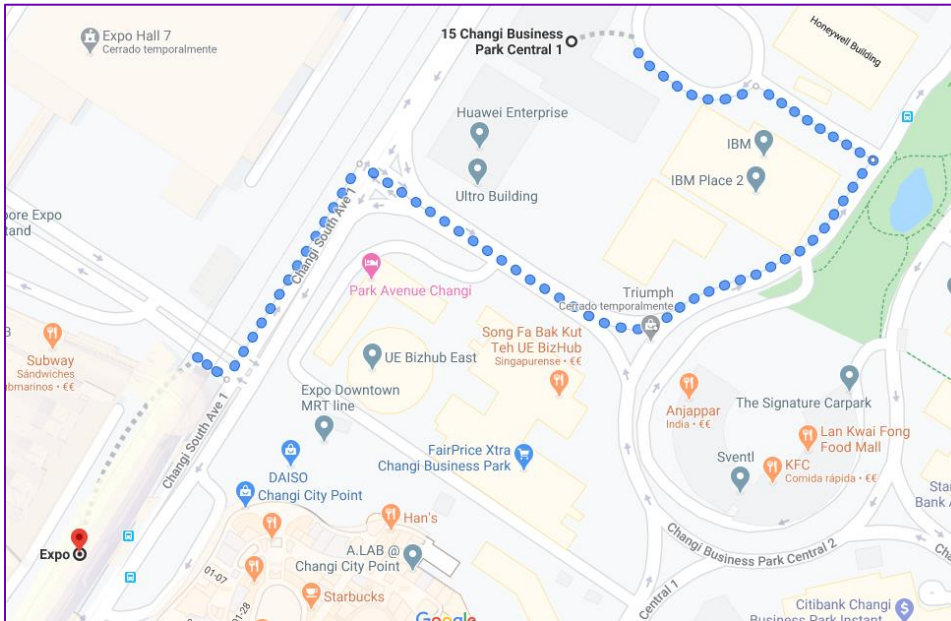

Singapore Learning Center

15 Changi Business Park Central 1, 486057 Singapore (Schneider Electric Offices)

Transportation

Singapore Changi Airport

Office: Metro station (EXPO station)

Hotels

Customers and visitors coming to Singapore learning center are recommended to stay in one of the following hotels.

Both alternatives are within 5 min walk from the nearest metro station (EXPO station) and within 5 min walk to Learning Center.

Park Avenue Changi Hotel

Address: 2 Changi Business Park Ave 1, Singapore 486015

Phone: +65 6830 8360

Email: pareervations@uel.sg

Website: <http://parkavenueintl.com/parkavenuechang/>

Capri by Fraser Changi City

Address: 3 Changi Business Park Central 1, Singapore 486015

Phone: +65 6338 0800